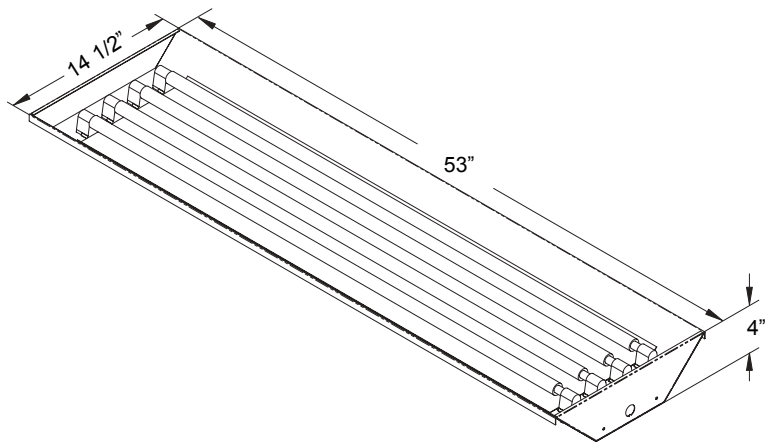

DATE:

FIXTURE TYPE:

PROJECT NAME:

CATALOG #:

FEATURES

Open Industrial fixture
General Lighting
Spring loaded lamp holders
UL 1598 approved
Electronic Ballast
Even lamp spacing for optimum light distribution.

SPECIFICATIONS

- GENERAL:** Four ft. Four lamp
Front access, open front fixture
Compatible with most major brands of paint booths
- HOUSING:** Open type, general purpose,
1 piece, die formed construction
20 gauge durable white enamel finished steel
Spring loaded lamp holders
- LENS:** Clear tempered glass: 3/16" X 15" X 53"
(P/N 1706 see mounting kit P/N 36-016)
- MOUNTING:** Surface mount or chain mount
Fixture must be mounted behind
stationary sealed lens for spray booth application
- ELECTRICAL:** Available in 32, 40, 44, 54 watt.
- LISTINGS:** UL listed in U.S. and Canada
- OPTIONS:** 2 lamp model available
Chain Hanging Kit (P/N 3218)
Installation Kit (P/N 36-016)

	Shipping Weight	Volume	Dimensions L W H
226	25#	2.07 Cu. Ft.	53"L 15"W 4.5"H

226 SERIES GENERAL PURPOSE LIGHTING

226 Series

Four Lamp Four Ft.
Open Front Fixture

Watts	Description	Hub Size (Inches)	Voltage	Catalog Number
32	I.S., T8 Electronic F32T8, Med. Bi-Pin, 265 mA, 48"	3/8 BX	120-277V 347V/60HZ	390226-3546 390226347-3125
	I.S., T8 Electronic F32T8, Med. Bi-Pin, 265 mA, 48", H. L. O.	3/8 BX	120V/60HZ 277V/60HZ	390226120-1744 390226277-1766
40	R.S., T12, F40T12, Medium Bi-Pin, 430 mA, 48"	3/8 BX	120V/60HZ 277V/60HZ 347V/60HZ	390226120-1289 390226277-1290 390226347-3278
44	I.S., T8 Electronic F48T8, Recessed Double Contact 48" H.O.	3/8 BX	120-277V 277V/60HZ	390226120-4157 390226277-3792
54	P.S., T5 HO Electronic, Miniature Bi-Pin, Multiple Voltage 120-277	3/8 BX	120-277V 50/60HZ	390226-3265