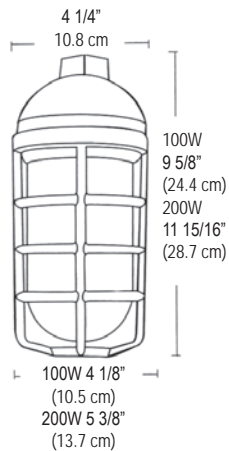

ELECTRICAL: 120 Volt
Easy relamping with single thumb screw

REFLECTOR: Optional dome or angle reflector

MOUNTING: Available in pendant, ceiling, box or bracket/box mount
Fixtures come standard with 1/2" hub size with 3/4" optional.

OPTIONS: ALL OPTIONS ORDERED SEPARATELY
Colored globes
Colored housings

Standard dome reflector
100 Watt: P/N 3943
200 Watt: P/N 3945

Direct light down with a dome reflector. Highly reflective finish over heavy gauge aluminum base. Field installation with 4 screws. **Does not fit bracket/box mount.**

Angle reflector
100 Watt: P/N 3944
200 Watt: P/N 3946

Direct light down and to the side with a 30° angle reflector. Highly reflective white epoxy finish over heavy gauge aluminum base. Field installation with 4 screws.

Housing Finishes Available:

- Natural - Standard
- Silver Gray
- White
- Black

DIMENSIONS (Nominal)

381 Pendant Mount

100 Series Max Watts 150W Clear Glass 100W Colored Glass 75W Permaglobe	200 Series Max Watts 200W Clear Glass 150W Colored Glass 100W Permaglobe
---	--