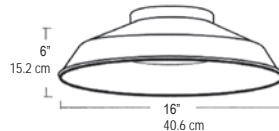

SPECIFICATIONS

LISTINGS: UL 1598 listed U.S. and Canada
Certified for wet locations.

FEATURES: Suitable for wet and non-hazardous locations
Vapor proof incandescent/fluorescent light fixture
Cast aluminum construction
High temperature silicone internal gaskets
Premium porcelain socket with 150 C 8" long leads attached.

ELECTRICAL: 120 Volt
Easy relamping with single thumb screw

REFLECTOR: Optional dome or angle reflector

MOUNTING: Available in pendant, ceiling, box or bracket/box mount
Fixtures come standard with 1/2" hub size with 3/4" optional.

OPTIONS: ALL OPTIONS ORDERED SEPARATELY
Colored globes
Colored housings

Standard dome reflector
100 Watt: P/N 3943
200 Watt: P/N 3945