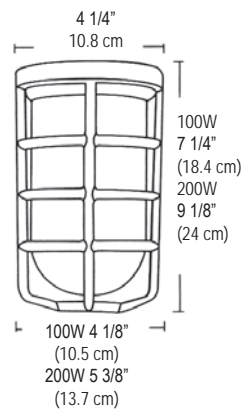

381 Ceiling Mount
MUST have existing box

100 Series Max Watts 100W Clear Glass 100W Colored Glass 75W Permaglobe	200 Series Max Watts 150W Clear Glass 100W Colored Glass 100W Permaglobe