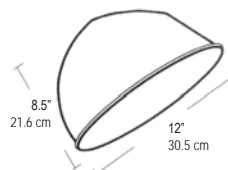

Direct light down with a dome reflector. Highly reflective finish over heavy gauge aluminum base. Field installation with 4 screws. **Does not fit bracket/box mount.**

Angle reflector
100 Watt: P/N 3944
200 Watt: P/N 3946