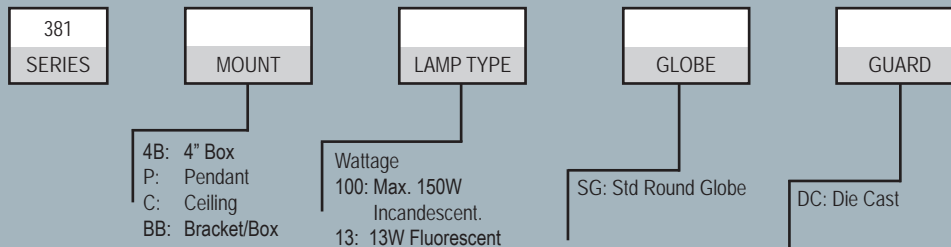

381 SERIES

VAPOR PROOF LIGHTING

www.ldpi-inc.com

NOTE:

- 13W & 22W available in 120 volt only.
- Globe options and colors available
  Consult factory for availability
- Colored housing finishes available
  Consult factory for availability
- Lamps included with fluorescent 13W and 22W fixtures ONLY

Housing Finishes Available:

- ☐ Natural - Standard
- ☐ Silver Gray
- ☐ White
- ☐ Black