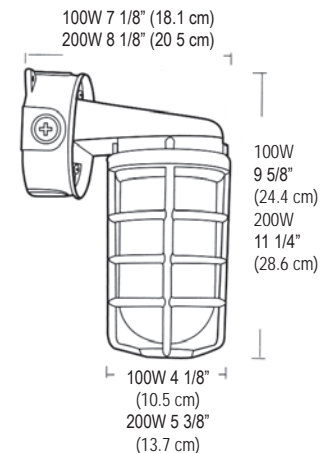

381 Bracket/Box Mount

100 Series Max Watts 150W Clear Glass 100W Colored Glass 75W Permaglobe	200 Series Max Watts 300W Clear Glass 200W Colored Glass 100W Permaglobe

NOTE:

- 100W Incandescent and 13W Fluorescent are the same measurement
- 200W Incandescent and 22W Fluorescent are the same measurement