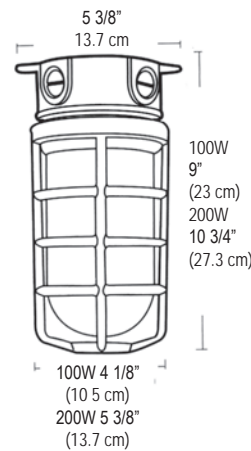

381 Box Mount

100 Series Max Watts 150W Clear Glass 100W Colored Glass 75W Permaglobe	200 Series Max Watts 300W Clear Glass 200W Colored Glass 100W Permaglobe