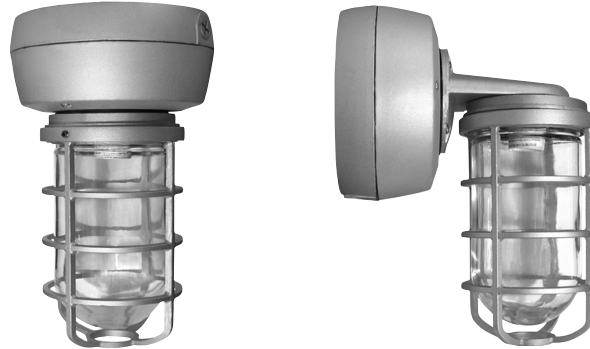

387 SERIES

VAPOR PROOF

DATE: _____	PROJECT MGR: _____
JOB: _____	
CAT#: _____	
TYPE: _____	

- TASK ①
- PAINTBOOTH ②
- VAPOR DUST ③
- VAPOR ④
- WET DAMP ⑤
- MARINE ⑥
- EXPLOSION PROOF ⑦
- HID ⑧**
- INSPECTION ⑨
- PORTABLE LIGHTING ⑩
- MOUNTING ⑪
- PHOTOMETRY ⑫
- LAMPS BALLASTS ⑬
- INFO ⑭
- CUSTOM ⑮
- ASK THE EXPERT ⑯

DESCRIPTION

The 387 Series is cast aluminum in construction that allows for 13-26 watts in compact fluorescent lamps or 50, 70, or 100 watts of H.I.D. in both Metal Halide and High Pressure Sodium lamps. The product is suitable for wet locations and vapor-proof making it easy to hose down for cleaning if necessary. The 387 Series has a prismatic globe for even light distribution and is available in ceiling or wall mounting options with optional dome and angle reflectors.

SPECIFICATIONS

- LISTINGS:** UL listed 1598
Certified for wet locations.
- GENERAL:** Suitable for wet and non-hazardous locations
- FEATURES:** Vapor proof compact fluorescent light fixture
High temperature silicone internal gaskets
Weatherproof ballast box
Die cast aluminum for superior quality
CFL: Compact Fluorescent
High Pressure Sodium
Metal Halide
- HOUSING:** Die cast aluminum with brass screws
- REFLECTOR:** Highly reflective white baked polyester epoxy powder finish over a heavy gauge aluminum base.
Reflectors thread onto fixtures.
(Ceiling mount only)
- MOUNTING:** Available in Ceiling and Bracket mount
- ELECTRICAL:** Easy relamping with single thumb screw
- APPLICATIONS:** Non-hazardous locations
- OPTIONS:** See next page.