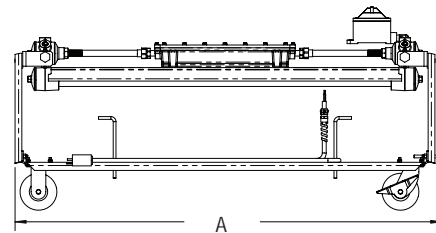

DIMENSIONS

2, 3 and 4 Lamp Cart

- A — 58"
- B — 24"
- C — 24 3/4"
- D — 27 5/8"
- E — 29 9/16"

Note: LDPI* recommends consulting local authorities for approval of your application prior to purchase.

4 LAMP