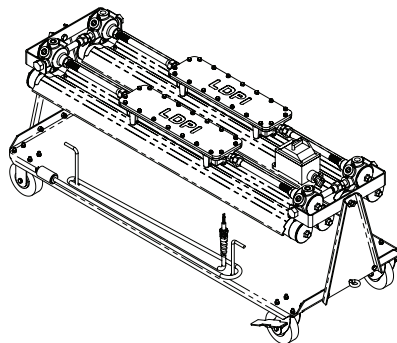

NOTE:
*5000K lamp standard for T5HO and T8 lamps
**4100K lamp standard for T8HO and T5 lamps
All T5, T5HO & T8 are universal voltage
3 lamp fixtures not available in T8HO or T12HO

LAMP WATTAGES	
4 Ft. Lamp	Wattage
T5	28W
T5 H.O.	54W
T8	32W
T8 H.O.	44W
T12	34W
T12 H.O.	60W

DIMENSIONS

2, 3 and 4 Lamp Cart

- A — 58"
- B — 24"
- C — 24 3/4"
- D — 27 5/8"
- E — 29 9/16"

Note: LDPI* recommends consulting local authorities for approval of your application prior to purchase.

4 LAMP