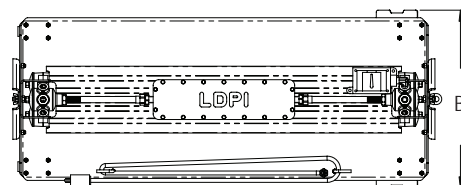

DIMENSIONS

2, 3 and 4 Lamp Cart

- A — 58"
- B — 24"
- C — 24 3/4"
- D — 27 5/8"
- E — 29 9/16"

Note: LDPI* recommends consulting local authorities for approval of your application prior to purchase.

4 LAMP