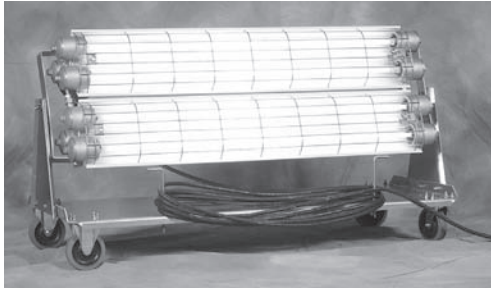

XP CART SERIES

EXPLOSION PROOF LIGHT CART

DATE: _____ PROJECT MGR: _____

JOB: _____

PN: _____

380 Series Cart 4 Lamp

APPLICATIONS

Hazardous Locations
 Paint Inspection Areas
 Laboratory Applications
 Corrosive Environments
 Aircraft Hangars
 Maintenance Pits

Lighting for Explosive Environments - The 380 Portable Light Cart is manufactured in accordance with applicable NFPA standards. For use in hazardous environments and laboratory applications. Portable lighting solutions for hazardous atmospheres. Light can be directed where you need it most. Fixture(s) sold separately. For light fixture specifications - see page 31

SPECIFICATIONS

FIXTURE LISTINGS:

UL listed 844 U.S. and Canada for hazardous locations
 UL listed 1598 U.S. and Canada for wet locations
 UL listed 1598A U.S. and Canada for marine locations

FEATURES:

For either 2, 3 or 4-lamp 4 foot fixture
 5" non-sparking casters (1 pair fixed, 1 pair swivel)
 360 non-continuous adjustable fixture rotation
 Lamps, polycarbonate shield and stainless steel guard: ALL INCLUDED

ELECTRICAL:

Available in 28, 32, 34, 44, 54 and 60 watt with T5, T5HO, T8, T8HO T12 and T12HO lamps
 Voltages: 120
 50 Ft. of S.O. electric cable suitable for rough duty use
 Explosion proof switch
 Explosion proof plug - 120 volt (P/N 3825)