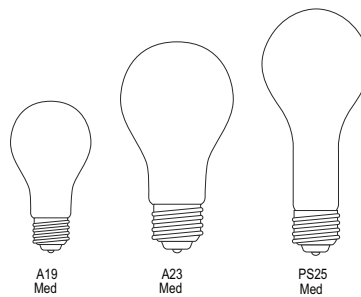

INCANDESCENT LAMPS

FOR LDPI, INC. FIXTURES

LAMP SPECIFICATIONS

Part No.	Description	Bulb	Wattage	Base	Initial Lumens	Pk. Qty.
3997	Clear	A-23	200 Watt	Med.	3850	12
3998	Clear	A-19	100 Watt	Med.	1470	24
3999	Clear	A-19	75 Watt	Med.	1180	24
4034	Clear	PS-25	300 Watt	Med.	6280	60
4327	Frosted	PS-25	300 Watt	Med.	6300	6

Other lamp types available - consult factory