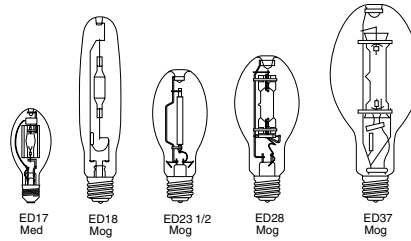

H.I.D. LAMPS

FOR LDPI, INC. FIXTURES

- ① TASK
- ② PAINTBOOTH
- ③ VAPOR DUST
- ④ VAPOR
- ⑤ WET DAMP
- ⑥ MARINE
- ⑦ EXPLOSION PROOF
- ⑧ HID
- ⑨ INSPECTION
- ⑩ PORTABLE LIGHTING
- ⑪ MOUNTING
- ⑫ PHOTOMETRY
- ⑬ LAMPS BALLASTS
- ⑭ INFO
- ⑮ CUSTOM
- ⑯ ASK THE EXPERT

LAMP SPECIFICATIONS

Part No.	Description	Bulb	Wattage	Base	Initial Lumens	CRI	Pk. Qty.
3984	Metal Halide	ED-37	400 Watt	Mog.	36,000	65	6
3985	Metal Halide	ED-28	250 Watt	Mog.	20,500	65	12
3986	Metal Halide	ED-28	175 Watt	Mog.	13,500	65	12
3987	Metal Halide	ED-17	175 Watt	Med.	13,500	65	12
3988	High Pressure Sodium	ED-18	400 Watt	Mog.	50,000	21	12
3989	High Pressure Sodium	ED-18	250 Watt	Mog.	27,000	21	12
3990	High Pressure Sodium	ED-23 1/2	150 Watt	Mog.	15,800	21	12
3991	High Pressure Sodium	ED-23 1/2	100 Watt	Mog.	9,400	21	12
3992	High Pressure Sodium	ED-23 1/2	70 Watt	Mog.	6,500	21	12

Other lamp types available - consult factory