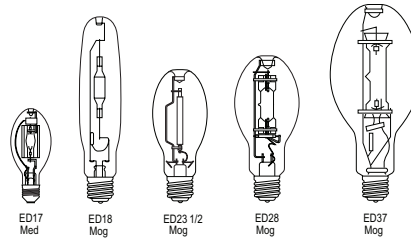

Other lamp types available - consult factory

H.I.D. LAMPS

FOR LDPI, INC. FIXTURES

www.ldpi-inc.com

LAMP SPECIFICATIONS

Part No.	Description	Bulb	Wattage	Base	Initial Lumens	CRI	Pk. Qty.
3984	Metal Halide	ED-37	400 Watt	Mog.	36,000	65	6
3985	Metal Halide	ED-28	250 Watt	Mog.	20,500	65	12
3986	Metal Halide	ED-28	175 Watt	Mog.	13,500	65	12
3987	Metal Halide	ED-17	175 Watt	Med.	13,500	65	12
3988	High Pressure Sodium	ED-18	400 Watt	Mog.	50,000	21	12
3989	High Pressure Sodium	ED-18	250 Watt	Mog.	27,000	21	12
3990	High Pressure Sodium	ED-23 1/2	150 Watt	Mog.	15,800	21	12
3991	High Pressure Sodium	ED-23 1/2	100 Watt	Mog.	9,400	21	12
3992	High Pressure Sodium	ED-23 1/2	70 Watt	Mog.	6,500	21	12