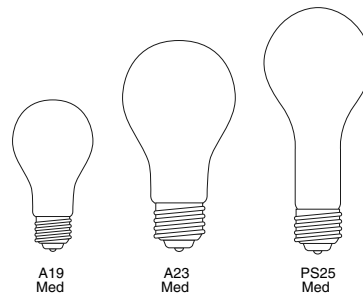

INCANDESCENT LAMPS

FOR LDPI, INC. FIXTURES

LAMP SPECIFICATIONS

Part No.	Description	Bulb	Wattage	Base	Initial Lumens	Pk. Qty.
3997	Clear	A-23	200 Watt	Med.	3850	12
3998	Clear	A-19	100 Watt	Med.	1470	24
3999	Clear	A-19	75 Watt	Med.	1180	24
4034	Clear	PS-25	300 Watt	Med.	6280	60
4327	Frosted	PS-25	300 Watt	Med.	6300	6

Other lamp types available - consult factory