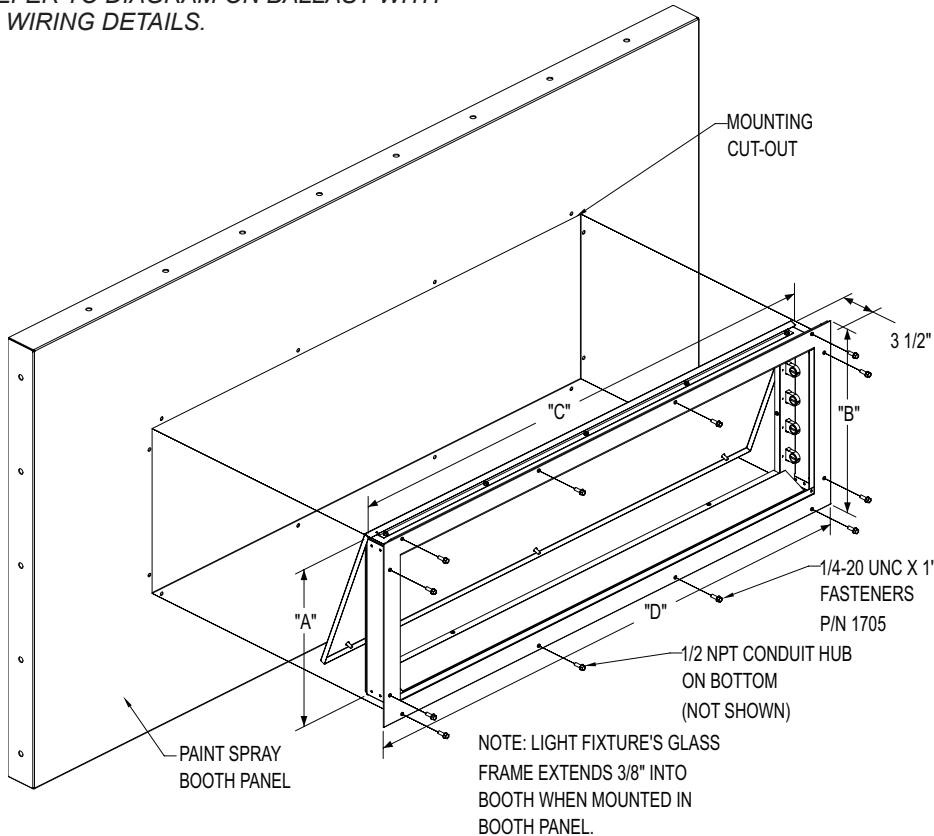

••• INSTALLATION INSTRUCTIONS FOR 4 FT. T-8 32 WATT REAR ACCESS SERIES LIGHT FIXTURE •••

Package Contents: (1) Light, and Installation Instructions.

***For Retro Fit Mounting:** Lay out opening cut-out panel (see hole detail)

Check for proper clearances around opening cut-out and on back side of panel. Cut mounting opening in panel.

NOTE: REFER TO DIAGRAM ON BALLAST WITH SPECIFIC WIRING DETAILS.

MOUNTING DETAIL

FIXTURE TYPE	MODEL NO.	INPUT AMPS		DIMENSIONS			
		120V	277V	A	B	C	D
4 FT. 2 LAMP	390421	.49	.22	10-1/2"	12 9/16"	50 3/8"	52-3/8"
4 FT. 4 LAMP	390441	.94	.41	15-1/2"	17 9/16"	50 3/8"	52-3/8"
4 FT. 6 LAMP	390461	1.56	.66	20-1/2"	22 9/16"	50 3/8"	52-3/8"

FIXTURES ARE REAR ACCESS

NOTE: LIGHT FIXTURE'S GLASS FRAME EXTENDS 3/8" INTO BOOTH WHEN MOUNTED IN BOOTH PANEL.

INSTALLATION INSTRUCTIONS FOR 4 FT., T-8 32 WATT REAR ACCESS SERIES FLUORESCENT LIGHT FIXTURES FOR PAINT BOOTH APPLICATIONS

Type	DIMENSIONS	
	"D"	"E"
2 Lamp Fixture.....	10-3/4"	7"
4 Lamp Fixture.....	15-3/4"	12"
6 Lamp Fixture.....	20-3/4"	17"