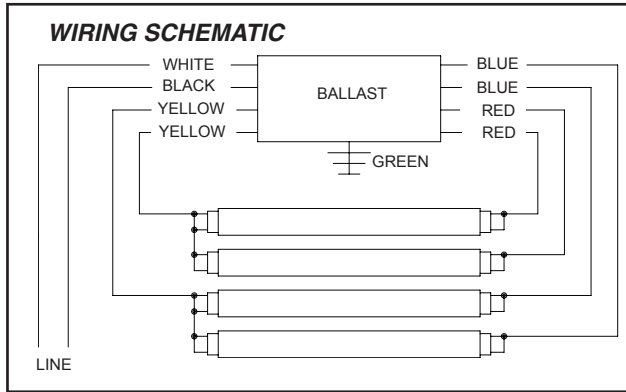

••• INSTALLATION INSTRUCTIONS FOR 4 FT. T-8 32 WATT REAR ACCESS SERIES LIGHT FIXTURE •••

Package Contents: (1) Light, and Installation Instructions.

***For Retro Fit Mounting:** Lay out opening cut-out panel (see hole detail)

Check for proper clearances around opening cut-out and on back side of panel. Cut mounting opening in panel.

NOTE: REFER TO DIAGRAM ON BALLAST WITH SPECIFIC WIRING DETAILS.

MOUNTING DETAIL

FIXTURE TYPE	MODEL NO.	INPUT AMPS		DIMENSIONS			
		120V	277V	A	B	C	D
4 FT. 2 LAMP	390421	.49	.22	10-1/2"	12 9/16"	50 3/8"	52-3/8"
4 FT. 4 LAMP	390441	.94	.41	15-1/2"	17 9/16"	50 3/8"	52-3/8"
4 FT. 6 LAMP	390461	1.56	.66	20-1/2"	22 9/16"	50 3/8"	52-3/8"

FIXTURES ARE REAR ACCESS

NOTE: LIGHT FIXTURE'S GLASS FRAME EXTENDS 3/8" INTO BOOTH WHEN MOUNTED IN BOOTH PANEL.

INSTALLATION INSTRUCTIONS FOR 4 FT., T-8 32 WATT REAR ACCESS SERIES FLUORESCENT LIGHT FIXTURES FOR PAINT BOOTH APPLICATIONS

Type	DIMENSIONS	
	"D"	"E"
2 Lamp Fixture.....	10-3/4"	7"
4 Lamp Fixture.....	15-3/4"	12"
6 Lamp Fixture.....	20-3/4"	17"