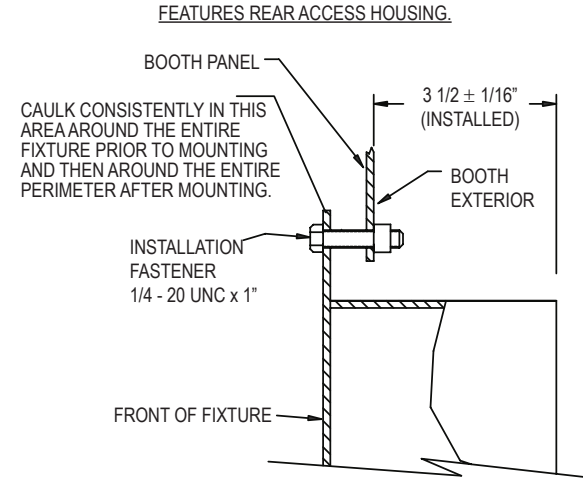

••• INSTALLATION INSTRUCTIONS FOR 4 FT. T-8 32 WATT REAR ACCESS SERIES LIGHT FIXTURE •••

Package Contents: (1) Light, and Installation Instructions.

***For Retro Fit Mounting:** Lay out opening cut-out panel (see hole detail)

Check for proper clearances around opening cut-out and on back side of panel. Cut mounting opening in panel.

NOTE: REFER TO DIAGRAM ON BALLAST WITH SPECIFIC WIRING DETAILS.

MOUNTING DETAIL

FIXTURE TYPE	MODEL NO.	INPUT AMPS		DIMENSIONS			
		120V	277V	A	B	C	D
4 FT. 2 LAMP	390421	.49	.22	10-1/2"	12 9/16"	50 3/8"	52-3/8"
4 FT. 4 LAMP	390441	.94	.41	15-1/2"	17 9/16"	50 3/8"	52-3/8"
4 FT. 6 LAMP	390461	1.56	.66	20-1/2"	22 9/16"	50 3/8"	52-3/8"

FIXTURES ARE REAR ACCESS

NOTE: LIGHT FIXTURE'S GLASS FRAME EXTENDS 3/8" INTO BOOTH WHEN MOUNTED IN BOOTH PANEL.

INSTALLATION INSTRUCTIONS FOR 4 FT., T-8 32 WATT REAR ACCESS SERIES FLUORESCENT LIGHT FIXTURES FOR PAINT BOOTH APPLICATIONS

1. Mark hole pattern on booth panel where fixture is to be located as shown per customer's applications.
2. Cut opening in booth panel using suitable tools.
3. Place light fixture into opening in booth panel, center, and mark locations of mounting holes. (4 ft. fixtures have 12 mounting holes.)
4. Remove fixture from booth panel and punch the 5/16" dia. mounting holes in panel.
5. Install light fixture into panel from inside of booth as shown. For horizontal mounting, mount with conduit hub on bottom side.
Install mounting fasteners (not provided) and secure to booth panel. Customer is responsible for providing any panel reinforcements needed for mounting.
6. Caulk the flange perimeter with the same type of caulk as the spray booth.
7. Installation of light fixture into booth panel is now complete.