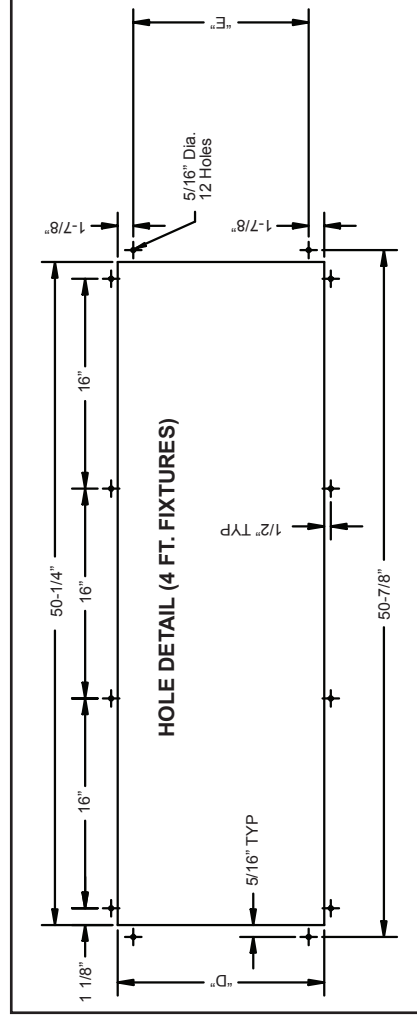

••• INSTALLATION INSTRUCTIONS FOR 4 FT. T-8 32 WATT REAR ACCESS SERIES LIGHT FIXTURE •••

Package Contents: (1) Light, and Installation Instructions.

***For Retro Fit Mounting:** Lay out opening cut-out panel (see hole detail)

Check for proper clearances around opening cut-out and on back side of panel. Cut mounting opening in panel.

NOTE: REFER TO DIAGRAM ON BALLAST WITH SPECIFIC WIRING DETAILS.

MOUNTING DETAIL

FIXTURE TYPE	MODEL NO.	INPUT AMPS		DIMENSIONS			
		120V	277V	A	B	C	D
4 FT. 2 LAMP	390421	.49	.22	10-1/2"	12 9/16"	50 3/8"	52-3/8"
4 FT. 4 LAMP	390441	.94	.41	15-1/2"	17 9/16"	50 3/8"	52-3/8"
4 FT. 6 LAMP	390461	1.56	.66	20-1/2"	22 9/16"	50 3/8"	52-3/8"

FIXTURES ARE REAR ACCESS

NOTE: LIGHT FIXTURE'S GLASS FRAME EXTENDS 3/8" INTO BOOTH WHEN MOUNTED IN BOOTH PANEL.

INSTALLATION INSTRUCTIONS FOR 4 FT., T-8 32 WATT REAR ACCESS SERIES FLUORESCENT LIGHT FIXTURES FOR PAINT BOOTH APPLICATIONS

Type	DIMENSIONS	
	"D"	"E"
2 Lamp Fixture.....	10-3/4"	7"
4 Lamp Fixture.....	15-3/4"	12"
6 Lamp Fixture.....	20-3/4"	17"