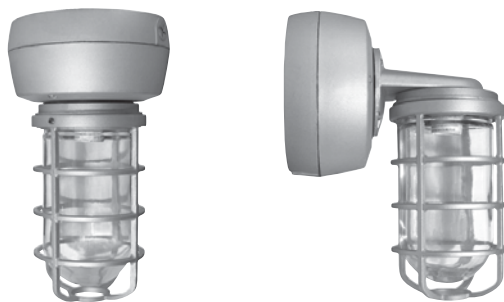

# 387 SERIES

### APPLICATIONS

- Facility Entrances
- Loading Docks
- Waste Water Treatment Areas
- Water Treatment/Storage
- Food Processing
- Tunnels
- Retail
- Utility Areas
- Elevator Pits

The 387 Series is cast aluminum in construction that allows for 13, 26, 32 and 42 watts in CFL (compact fluorescent) lamps; 35, 50, 70, or 100 watts HID in HPS (high pressure sodium) lamps and 50, 70 or 100 watts of HID for MH (metal halide) lamps. The product is suitable for wet locations. It is vapor proof making it easy to hose down for cleaning if necessary. The 387 Series has a prismatic glass globe for even light distribution and is available in ceiling or wall mounting options with optional dome and angle reflectors. Lamp Included.

### SPECIFICATIONS

**LISTINGS:** UL 1598 listed U.S. and Canada  
Certified for wet locations.

**FEATURES:** Vapor proof compact fluorescent light fixture  
High temperature silicone internal gaskets  
Weatherproof ballast box  
Die cast aluminum for superior quality  
CFL: Compact fluorescent  
High pressure sodium  
Metal halide

**HOUSING:** Die cast aluminum with brass screws

**REFLECTOR:** Highly reflective white baked polyester epoxy powder finish over a heavy gauge aluminum base.  
Reflectors thread onto fixtures.  
(Ceiling mount only)