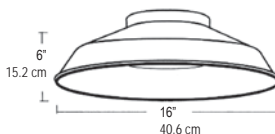

SPECIFICATIONS

LISTINGS: UL 1598 listed U.S. and Canada
Certified for wet locations.

FEATURES: Vapor proof compact fluorescent light fixture
High temperature silicone internal gaskets
Weatherproof ballast box
Die cast aluminum for superior quality
CFL: Compact fluorescent
High pressure sodium
Metal halide

HOUSING: Die cast aluminum with brass screws

REFLECTOR: Highly reflective white baked polyester epoxy powder finish over a heavy gauge aluminum base.
Reflectors thread onto fixtures.
(Ceiling mount only)

MOUNTING: Available in ceiling and bracket/box mount

ELECTRICAL: Available in 13, 26, 32, 35, 42, 50, 70 and 100 watt in Fluorescent, high pressure sodium and metal halide lamps.
Voltages: 120, 208, 240 and 277
Easy relamping with single thumb screw

OPTIONS: ALL OPTIONS ORDERED SEPARATELY
Colored globes
Colored housings
Standard dome reflector: P/N 3943