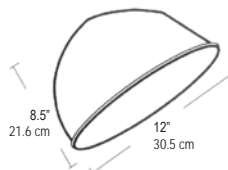

Direct light down with a dome reflector. Highly reflective finish over heavy gauge aluminum base. Field installation with 4 screws. **Does not fit bracket/box mount.**

Angle reflector: P/N 3944