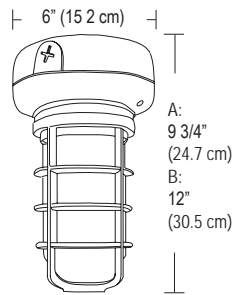

### DIMENSIONS

387 HID Ceiling Mount

387 HID Bracket Mount

387 CFL Ceiling Mount

387 CFL Bracket Mount

A: 13 & 26W  
B: 32 & 42W