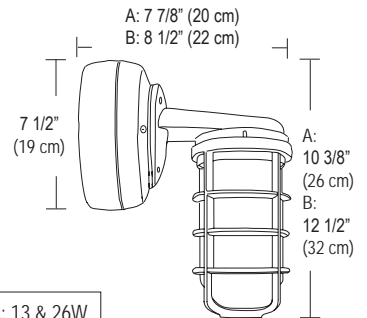

### DIMENSIONS

387 HID Ceiling Mount

387 HID Bracket Mount

387 CFL Ceiling Mount

387 CFL Bracket Mount

A: 13 & 26W  
B: 32 & 42W