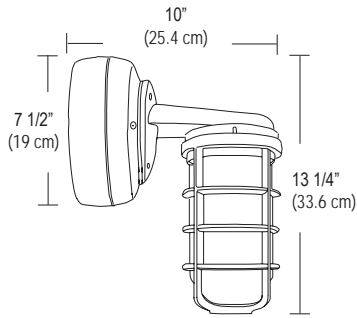

### DIMENSIONS

387 HID Ceiling Mount

387 HID Bracket Mount

387 CFL Ceiling Mount

387 CFL Bracket Mount

A: 13 & 26W  
B: 32 & 42W