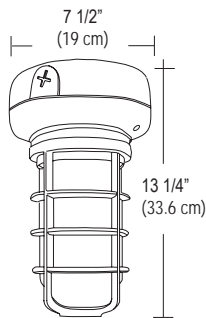

### DIMENSIONS

387 HID Ceiling Mount

387 HID Bracket Mount

387 CFL Ceiling Mount

387 CFL Bracket Mount

A: 13 & 26W  
B: 32 & 42W