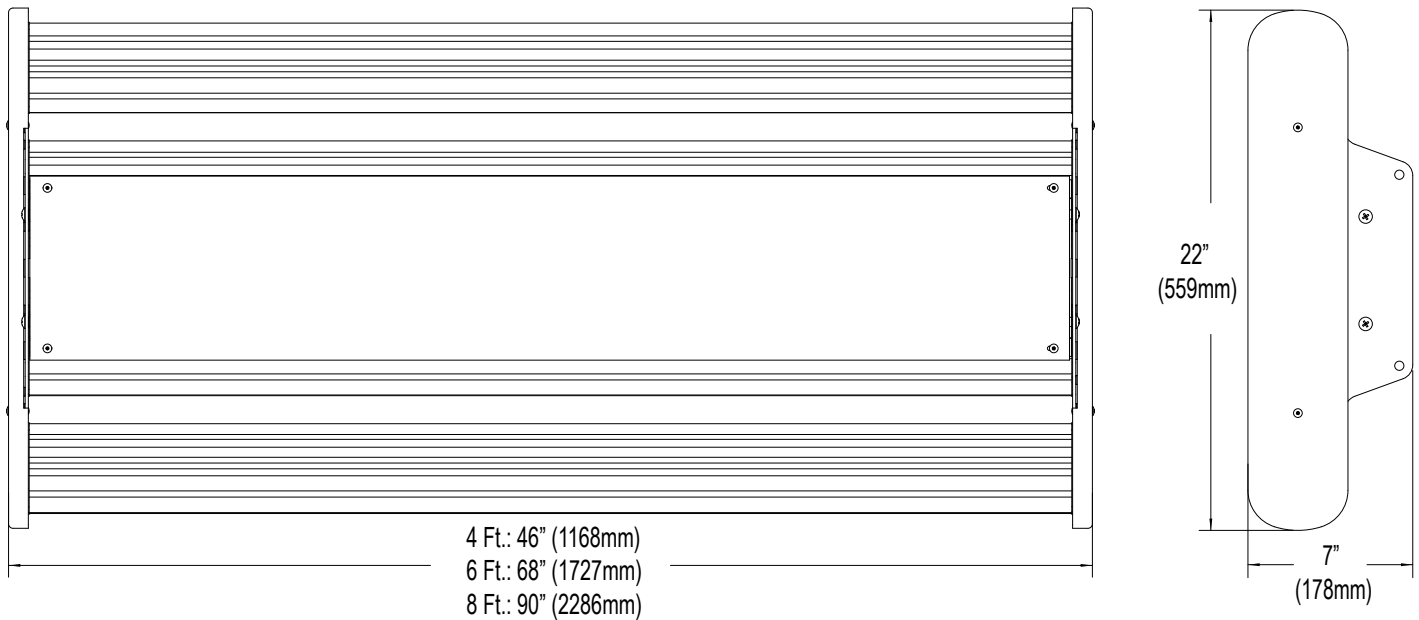

### PERFORMANCE

Performance: Lumen Output Per Fixture Configuration

	Power	4 Ft.		6 Ft.		8 Ft.	
		Watts	Lumens	Watts	Lumens	Watts	Lumens
2 Row	P16	128	13710	192	20565	256	27420
	P22	182	18700	273	28050	364	37400
3 Row	P16	192	20565	288	30848	384	41130
	P22	273	28000	410	42000	546	56000
4 Row	P16	256	27420	384	41130	512	54840
	P22	364	37400	546	56100	728	74800

### DIMENSIONS

3 row shown with shroud cutaway to show directional feature.