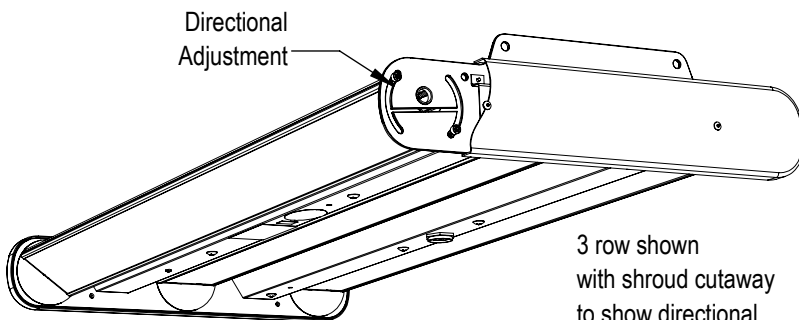

## ORDINARY LOCATIONS

Warehouses • Aisle Lighting • Task/Assembly • Commercial • Medical • Institutions/Schools

### PERFORMANCE

Performance: Lumen Output Per Fixture Configuration

	Power	4 Ft.		6 Ft.		8 Ft.	
		Watts	Lumens	Watts	Lumens	Watts	Lumens
2 Row	P16	128	13710	192	20565	256	27420
	P22	182	18700	273	28050	364	37400
3 Row	P16	192	20565	288	30848	384	41130
	P22	273	28000	410	42000	546	56000
4 Row	P16	256	27420	384	41130	512	54840
	P22	364	37400	546	56100	728	74800

### DIMENSIONS

3 row shown with shroud cutaway to show directional feature.