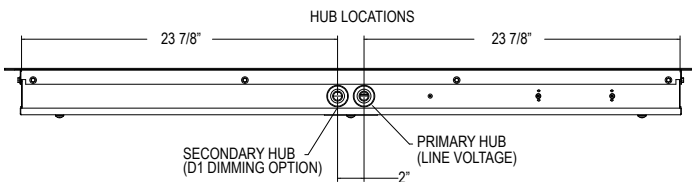

The LE182 Series is a hinged, rear access, recessed mount LED luminaire. The LE182 is made of a combination of 20 Ga. cold rolled steel and .090 aluminum. It is available in a 4 Ft. length with 1, 2, and 3 rows of LEDs. This fixture can be used with or without optics, has dimming capabilities, and is available with an EM option.

CERTIFICATIONS

UL 1598 Wet/Damp
 CSA 22.2 No. 137.0, No. 250.0, No. 250.13
 -30°C to 55°C Ambient Rating, internal thermal protection

CONSTRUCTION

20 Gauge Steel Powder Coated White Housing
 Hinged, Rear Access Panel
 4 Ft. Length
 Clear Tempered Glass Lens
 3 Wire Whip (8') Standard

* Lumen values shown are nominal.

DIMENSIONS

Type	Model	A	B	C	D
4 Ft. 1 Row	LE182-58	10 1/2"	12 1/2"	10 3/4"	7"
	LE182-73				
4 Ft. 2 Rows	LE182-115	15 1/2"	17 1/2"	15 3/4"	12"
	LE182-145				
4 Ft. 3 Rows	LE182-172	20 1/2"	22 1/2"	20 3/4"	17"
	LE182-218				