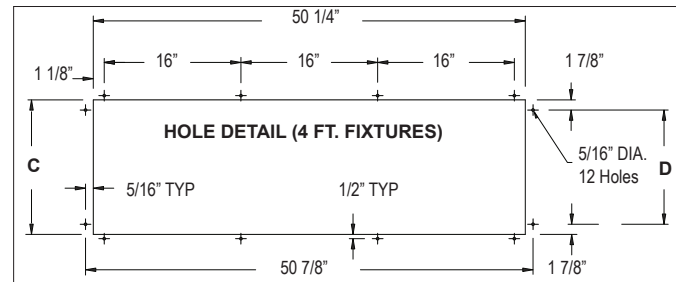

The LE182 Series is a hinged, rear access, recessed mount LED luminaire. The LE182 is made of a combination of 20 Ga. cold rolled steel and .090 aluminum. It is available in a 4 Ft. length with 1, 2, and 3 rows of LEDs. This fixture can be used with or without optics, has dimming capabilities, and is available with an EM option.

1 SERIES	2 POWER	3 VOLTAGE	4 OPTIC
LE182	58: 58W (6985Lm) 1 Row 73: 73W (8700Lm) 1 Row 115: 115W (13970Lm) 2 Rows 145: 145W (17400Lm) 2 Rows 172: 172W (20955Lm) 3 Rows 218: 218W (26100Lm) 3 Rows	V1: 120-277VAC, 50/60Hz	BLANK: None A: Diffused Acrylic
5 DIMMING	6 CCT	7 ADD-ON OPTIONS	
Blank: None D1: 0-10V (Additional Hub Required)	3: 3500K 4: 4000K 5: 5000K	SP: Surge Protector EM: Battery/Driver Backup (90 Min.) PG: Prismatic Glass CP1: Cord 6Ft 120V Twist Lock CP2: Cord 6Ft 277V Twist Lock CP3: Cord 6Ft 120V Straight Blade CP4: Cord 6Ft 277V Straight Blade	

* Lumen values shown are nominal.

DIMENSIONS

Type	Model	A	B	C	D
4 Ft. 1 Row	LE182-58	10 1/2"	12 1/2"	10 3/4"	7"
	LE182-73				
4 Ft. 2 Rows	LE182-115	15 1/2"	17 1/2"	15 3/4"	12"
	LE182-145				
4 Ft. 3 Rows	LE182-172	20 1/2"	22 1/2"	20 3/4"	17"
	LE182-218				