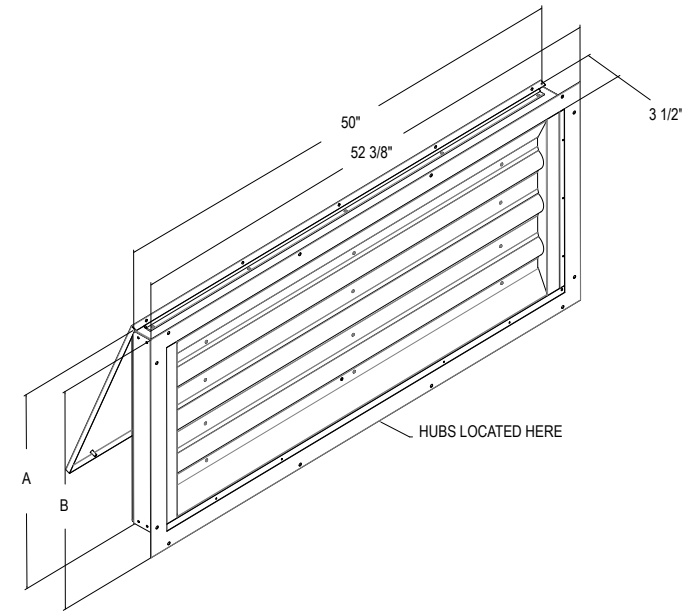

The LE182 Series is a hinged, rear access, recessed mount LED luminaire. The LE182 is made of a combination of 20 Ga. cold rolled steel and .090 aluminum. It is available in a 4 Ft. length with 1, 2, and 3 rows of LEDs. This fixture can be used with or without optics, has dimming capabilities, and is available with an EM option.

* Lumen values shown are nominal.

DIMENSIONS

Type	Model	A	B	C	D
4 Ft. 1 Row	LE182-58	10 1/2"	12 1/2"	10 3/4"	7"
	LE182-73				
4 Ft. 2 Rows	LE182-115	15 1/2"	17 1/2"	15 3/4"	12"
	LE182-145				
4 Ft. 3 Rows	LE182-172	20 1/2"	22 1/2"	20 3/4"	17"
	LE182-218				