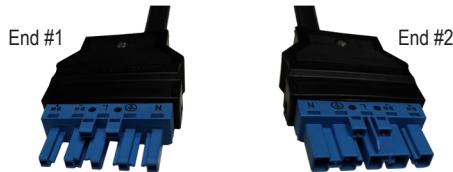

Quick Disconnect Plug and Socket with Strain Relief Housing
Available in lengths from 10 Ft. to 100 Ft.

End #1: Plug with strain relief housing
End #2: Socket with strain relief housing

END #1	PART ID	LENGTH	END #2
Plug with strain relief housing 	15975	10 Ft.	Socket with strain relief housing 
	16281	15 Ft.	
	15926	25 Ft.	
	15977	50 Ft.	
	15988	100 Ft.	

TECHNICAL DETAILS

Cable Type	PLTC-ER 90 Deg C 300 Volt
Gauge/Conductors	12/3c (65/30 BC) and 16/2c (65/34 BC)
12 awg Insulation	20 mils PVC insulation (Black, White, Green)
16 awg Insulation	15 mils PVC insulation (Purple, Gray)
Filler	Poly filler down center of cable
Separator	Tissue Separator
Jacket Thickness	50 mils black jacket (PVC)
Outer Diameter	0.450 inches (11.43mm) +/- 0.010" projected diameter
Approvals	UL Listed, RoHS compliant to EU Directive 2011/65/EU

WIRING

- N = White
- L = Black
-  = Green
- DA- = Gray
- DA+ = Purple